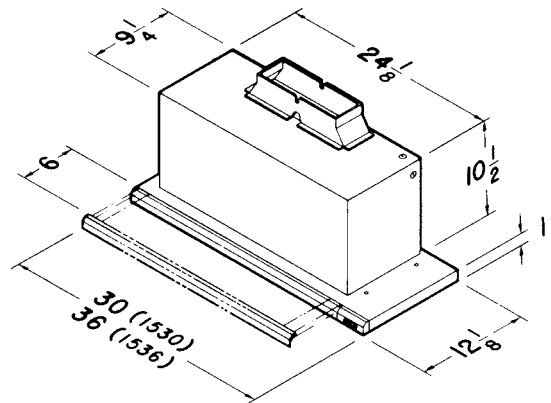

Allow 18" minimum from cooking surface to bottom of hood.

Range Hood Specifications

WIDTH	WHITE BISQUE/BISCUIT	BLACK	STAINLESS*
30"	153001 153002	153023	153004
36"	153601 153602	153623	153604

* Brushed aluminum material.

VOLTS	AMPS	SONES	CFM	DUCT	BULB**
120	3.7	4.5	300	3¼" x 10" (vert.)	F20T12

** Bulb not included.